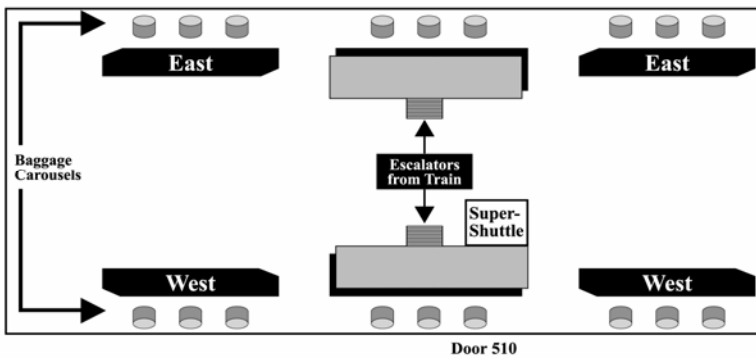

SuperShuttle[®]

Shawn Ray Classic Colorado Pro Show May 10 - 14, 2006

Adam's Mark Hotel
No reservations needed from the airport

**Present this coupon at the SuperShuttle Denver
counter on the Baggage Claim Level of DIA.**

Special Fare

*This coupon valid for a special
fare of \$32 round trip per person
or \$19 one way per person*

Pre-pay on-line at

www.supershuttle.com
9UVWG discount code

TO BE PAID BY THE PASSENGER

MAJOR CREDIT CARDS
ACCEPTED

SuperShuttle[®]

DIA arrival information

**Take the train from the concourse to
the terminal**

Pick up luggage from the carousels

**Proceed to the SuperShuttle Denver
counter to get a ticket**

Counter is open 7:00 AM to 11:00 PM

**Go out Door 510 or 507 and proceed
to Lane 3**